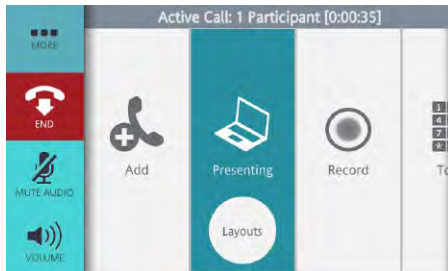

Lifesize® Phone™ HD

Connect with Ease

With Lifesize Phone HD, you can manage Lifesize video and audio calls and web conferences, making it easier than ever to collaborate with colleagues and partners. Lifesize Phone HD features an intuitive touchscreen interface that is simple enough for anyone to use, so more people will want to use it every day.